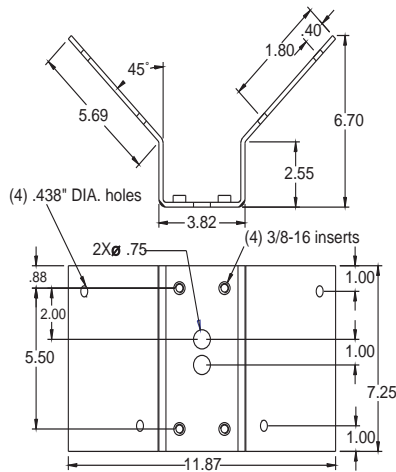

Corner Adapter ACA2

ACA2

Pole Mount Adapter APM3

APM3

DESCRIPTION:

Constructed of aluminum, the ACA2 is a corner adapter designed to work with most VIDEOLARM outdoor housings, including the Super-Dome™, PressurDome™, FusionDome™, and BMT10.

FEATURES:

- Durable powder coat finish
- All aluminum construction
- Threaded bolt inserts to make installation easier and quicker
- 75 lb load rating

NOTE: Not for use with the DeputyDome™, VLP20 Spherical Dome, or WM20 bracket.

DESCRIPTION

This is the aluminum version of the PM3. It also allows domes or housings to be mounted to an existing pole.

FEATURES

- Mounts to poles 3" - 15" dia.
- Durable powder coat finish
- All aluminum construction
- Threaded bolt inserts to make installation quicker and easier
- 75 lb load rating

NOTE: Not for use with the DeputyDome™, VLP20 Spherical Dome, or WM20 bracket.
Stainless steel straps are NOT included with the APM3.

Model	Unit Weight	Shipping Weight	Shipping Box Dim.
-------	-------------	-----------------	-------------------