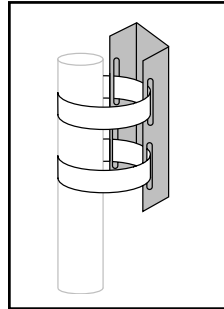

Corner Adapter ACA2

ACA2

Pole Mount Adapter APM3

APM3

DESCRIPTION:

Constructed of aluminum, the ACA2 is a corner adapter designed to work with most VIDEOLARM outdoor housings, including the Super-Dome™, PressurDome™, FusionDome™, and BMT10.

FEATURES:

- Durable powder coat finish
- All aluminum construction
- Threaded bolt inserts to make installation easier and quicker
- 75 lb load rating

NOTE: Not for use with the DeputyDome™, VLP20 Spherical Dome, or WM20 bracket.

DESCRIPTION

This is the aluminum version of the PM3. It also allows domes or housings to be mounted to an existing pole.

FEATURES

- Mounts to poles 3" - 15" dia.
- Durable powder coat finish
- All aluminum construction
- Threaded bolt inserts to make installation quicker and easier
- 75 lb load rating