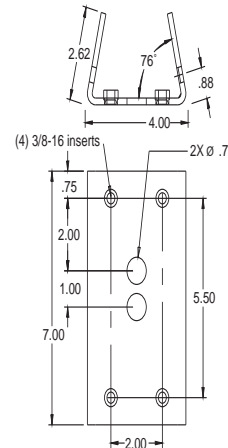

Corner Adapter ACA2

ACA2

Pole Mount Adapter APM3

APM3

DESCRIPTION:

Constructed of aluminum, the ACA2 is a corner adapter designed to work with most VIDEOLARM outdoor housings, including the Super-Dome™, PressurDome™, FusionDome™, and BMT10.

FEATURES:

- Durable powder coat finish
- All aluminum construction
- Threaded bolt inserts to make installation easier and quicker
- 75 lb load rating

NOTE: Not for use with the DeputyDome™, VLP20 Spherical Dome, or WM20 bracket.

DESCRIPTION

This is the aluminum version of the PM3. It also allows domes or housings to be mounted to an existing pole.

FEATURES

- Mounts to poles 3" - 15" dia.
- Durable powder coat finish
- All aluminum construction
- Threaded bolt inserts to make installation quicker and easier
- 75 lb load rating

Model	Unit Weight	Shipping Weight	Shipping Box Dim.
-------	-------------	-----------------	-------------------

APM3 *Call manufacturer for details*

* Shipping weights depend on box dimensions.

Spec#	Rev. Date	Catalog Section	VidFax#
6024	0302	3b	S25